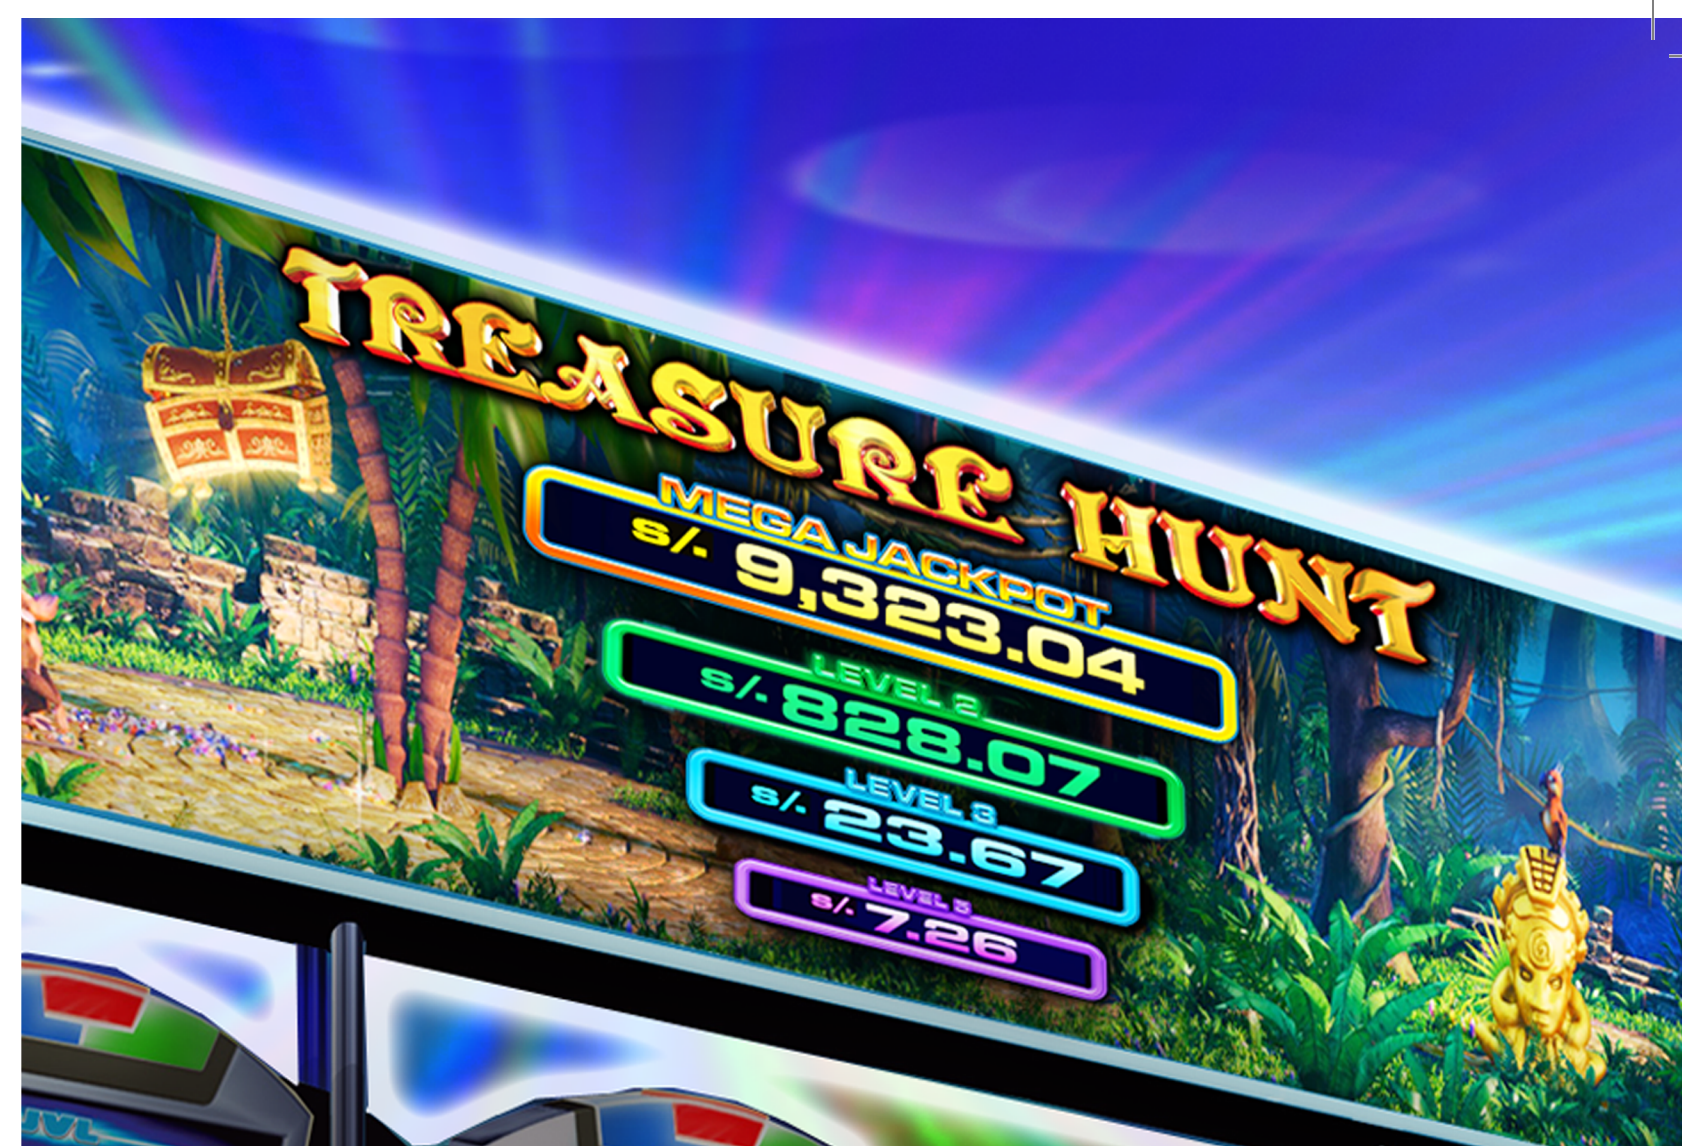

Colombia

Calle 74a # 23 - 19
Barrio San Felipe
Bogotá
Colombia

TREASURE HUNT
MYSTERY LINKED
PROGRESSIVE

ALTERA

Treasure Hunt Mystery Progressive is an exciting multi-level banked progressive solution that can be added to any bank of standard JVL multi-games. All progressives are available at any bet, and each level allows both its reset and must-hit-by value to be configured. Dual-screen cabinets automatically display the rich progressive graphics on the top screen.

MAPLE HH

Multiple banks can be linked together within a single property. Treasure Hunt Mystery Progressive supports linking over 100 cabinets within a property. Also available is the stunning first-of-its-kind multi-screen seamless Digital Progressive Video Wall signage shown above. See your account executive for details.